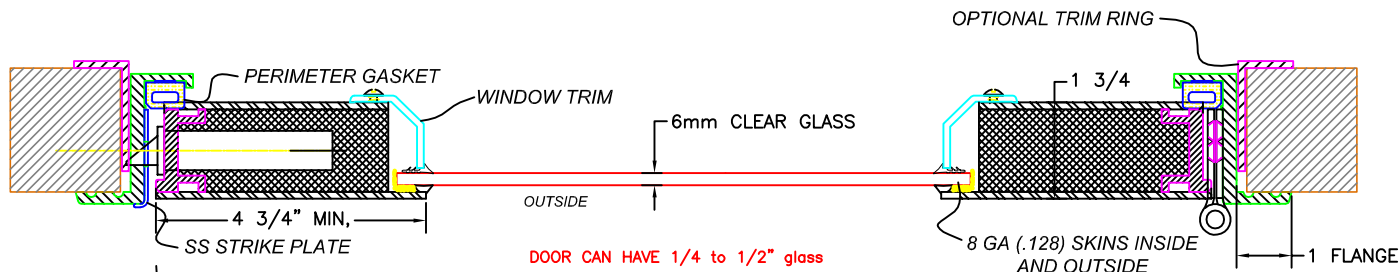

# 1600-W HINGED DOOR

- DOOR SKINS 1/8" ALUMINUM-FULLY WELDED TO DOOR EGDE
- WINDOW GLASS THICKNESS 6mm TO 12mm
- FRAME FITS CUT-OUT RADIUS OF 4
- TRIOVING KEYED LOCK
- 3 STAINLESS STEEL HINGES STANDARD
- OPTIONAL DOOR DOG AVAILABLE

## 1600-W HINGED DOOR

FRAME MOUNTING DT'L

SECTION A-A

DOOR UNIT - OUTSIDE VIEW

SWING

Pompanette, LLC