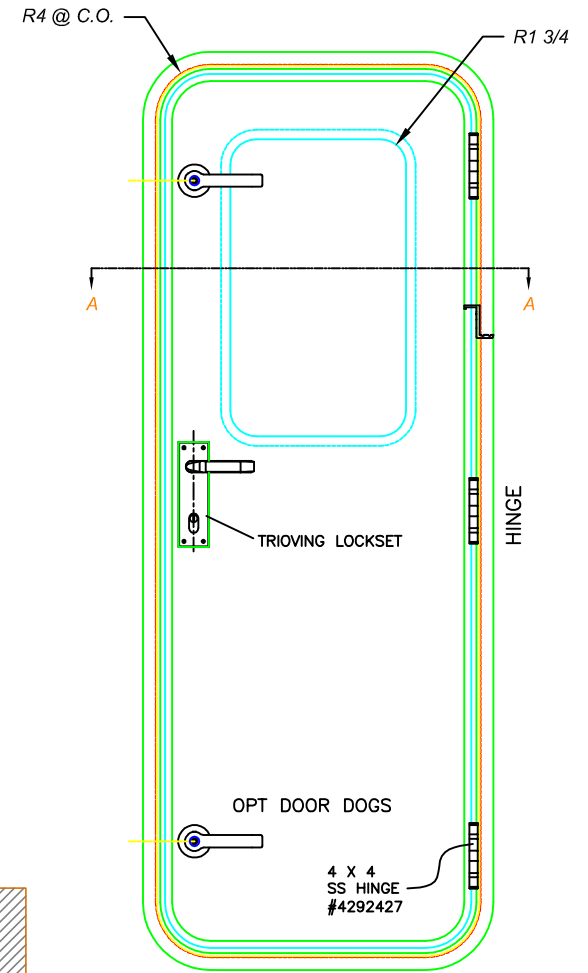

# 1600-W HINGED DOOR

- DOOR SKINS 1/8" ALUMINUM-FULLY WELDED TO DOOR EGDE
- WINDOW GLASS THICKNESS 6mm TO 12mm
- FRAME FITS CUT-OUT RADIUS OF 4
- TRIOVING KEYED LOCK
- 3 STAINLESS STEEL HINGES STANDARD
- OPTIONAL DOOR DOG AVAILABLE

## 1600-W HINGED DOOR

FRAME MOUNTING DT'L

SECTION A-A

DOOR UNIT - OUTSIDE VIEW

SWING

Pompanette, LLC