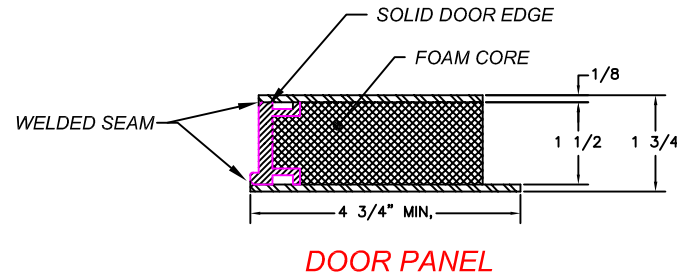

# 1600-W HINGED DOOR

- DOOR SKINS 1/8" ALUMINUM-FULLY WELDED TO DOOR EGDE
- WINDOW GLASS THICKNESS 6mm TO 12mm
- FRAME FITS CUT-OUT RADIUS OF 4
- TRIOVING KEYED LOCK
- 3 STAINLESS STEEL HINGES STANDARD
- OPTIONAL DOOR DOG AVAILABLE

## 1600-W HINGED DOOR

FRAME MOUNTING DT'L

SECTION A-A

DOOR UNIT - OUTSIDE VIEW

SWING

Pompanette, LLC