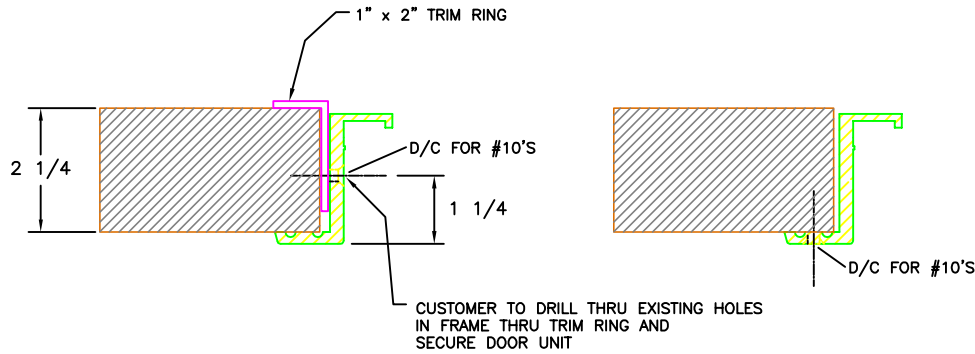

# 1600-W HINGED DOOR

- DOOR SKINS 1/8" ALUMINUM-FULLY WELDED TO DOOR EGDE
- WINDOW GLASS THICKNESS 6mm TO 12mm
- FRAME FITS CUT-OUT RADIUS OF 4
- TRIOVING KEYED LOCK
- 3 STAINLESS STEEL HINGES STANDARD
- OPTIONAL DOOR DOG AVAILABLE

## 1600-W HINGED DOOR

FRAME MOUNTING DT'L

SECTION A-A

DOOR UNIT - OUTSIDE VIEW

SWING

Pompanette, LLC