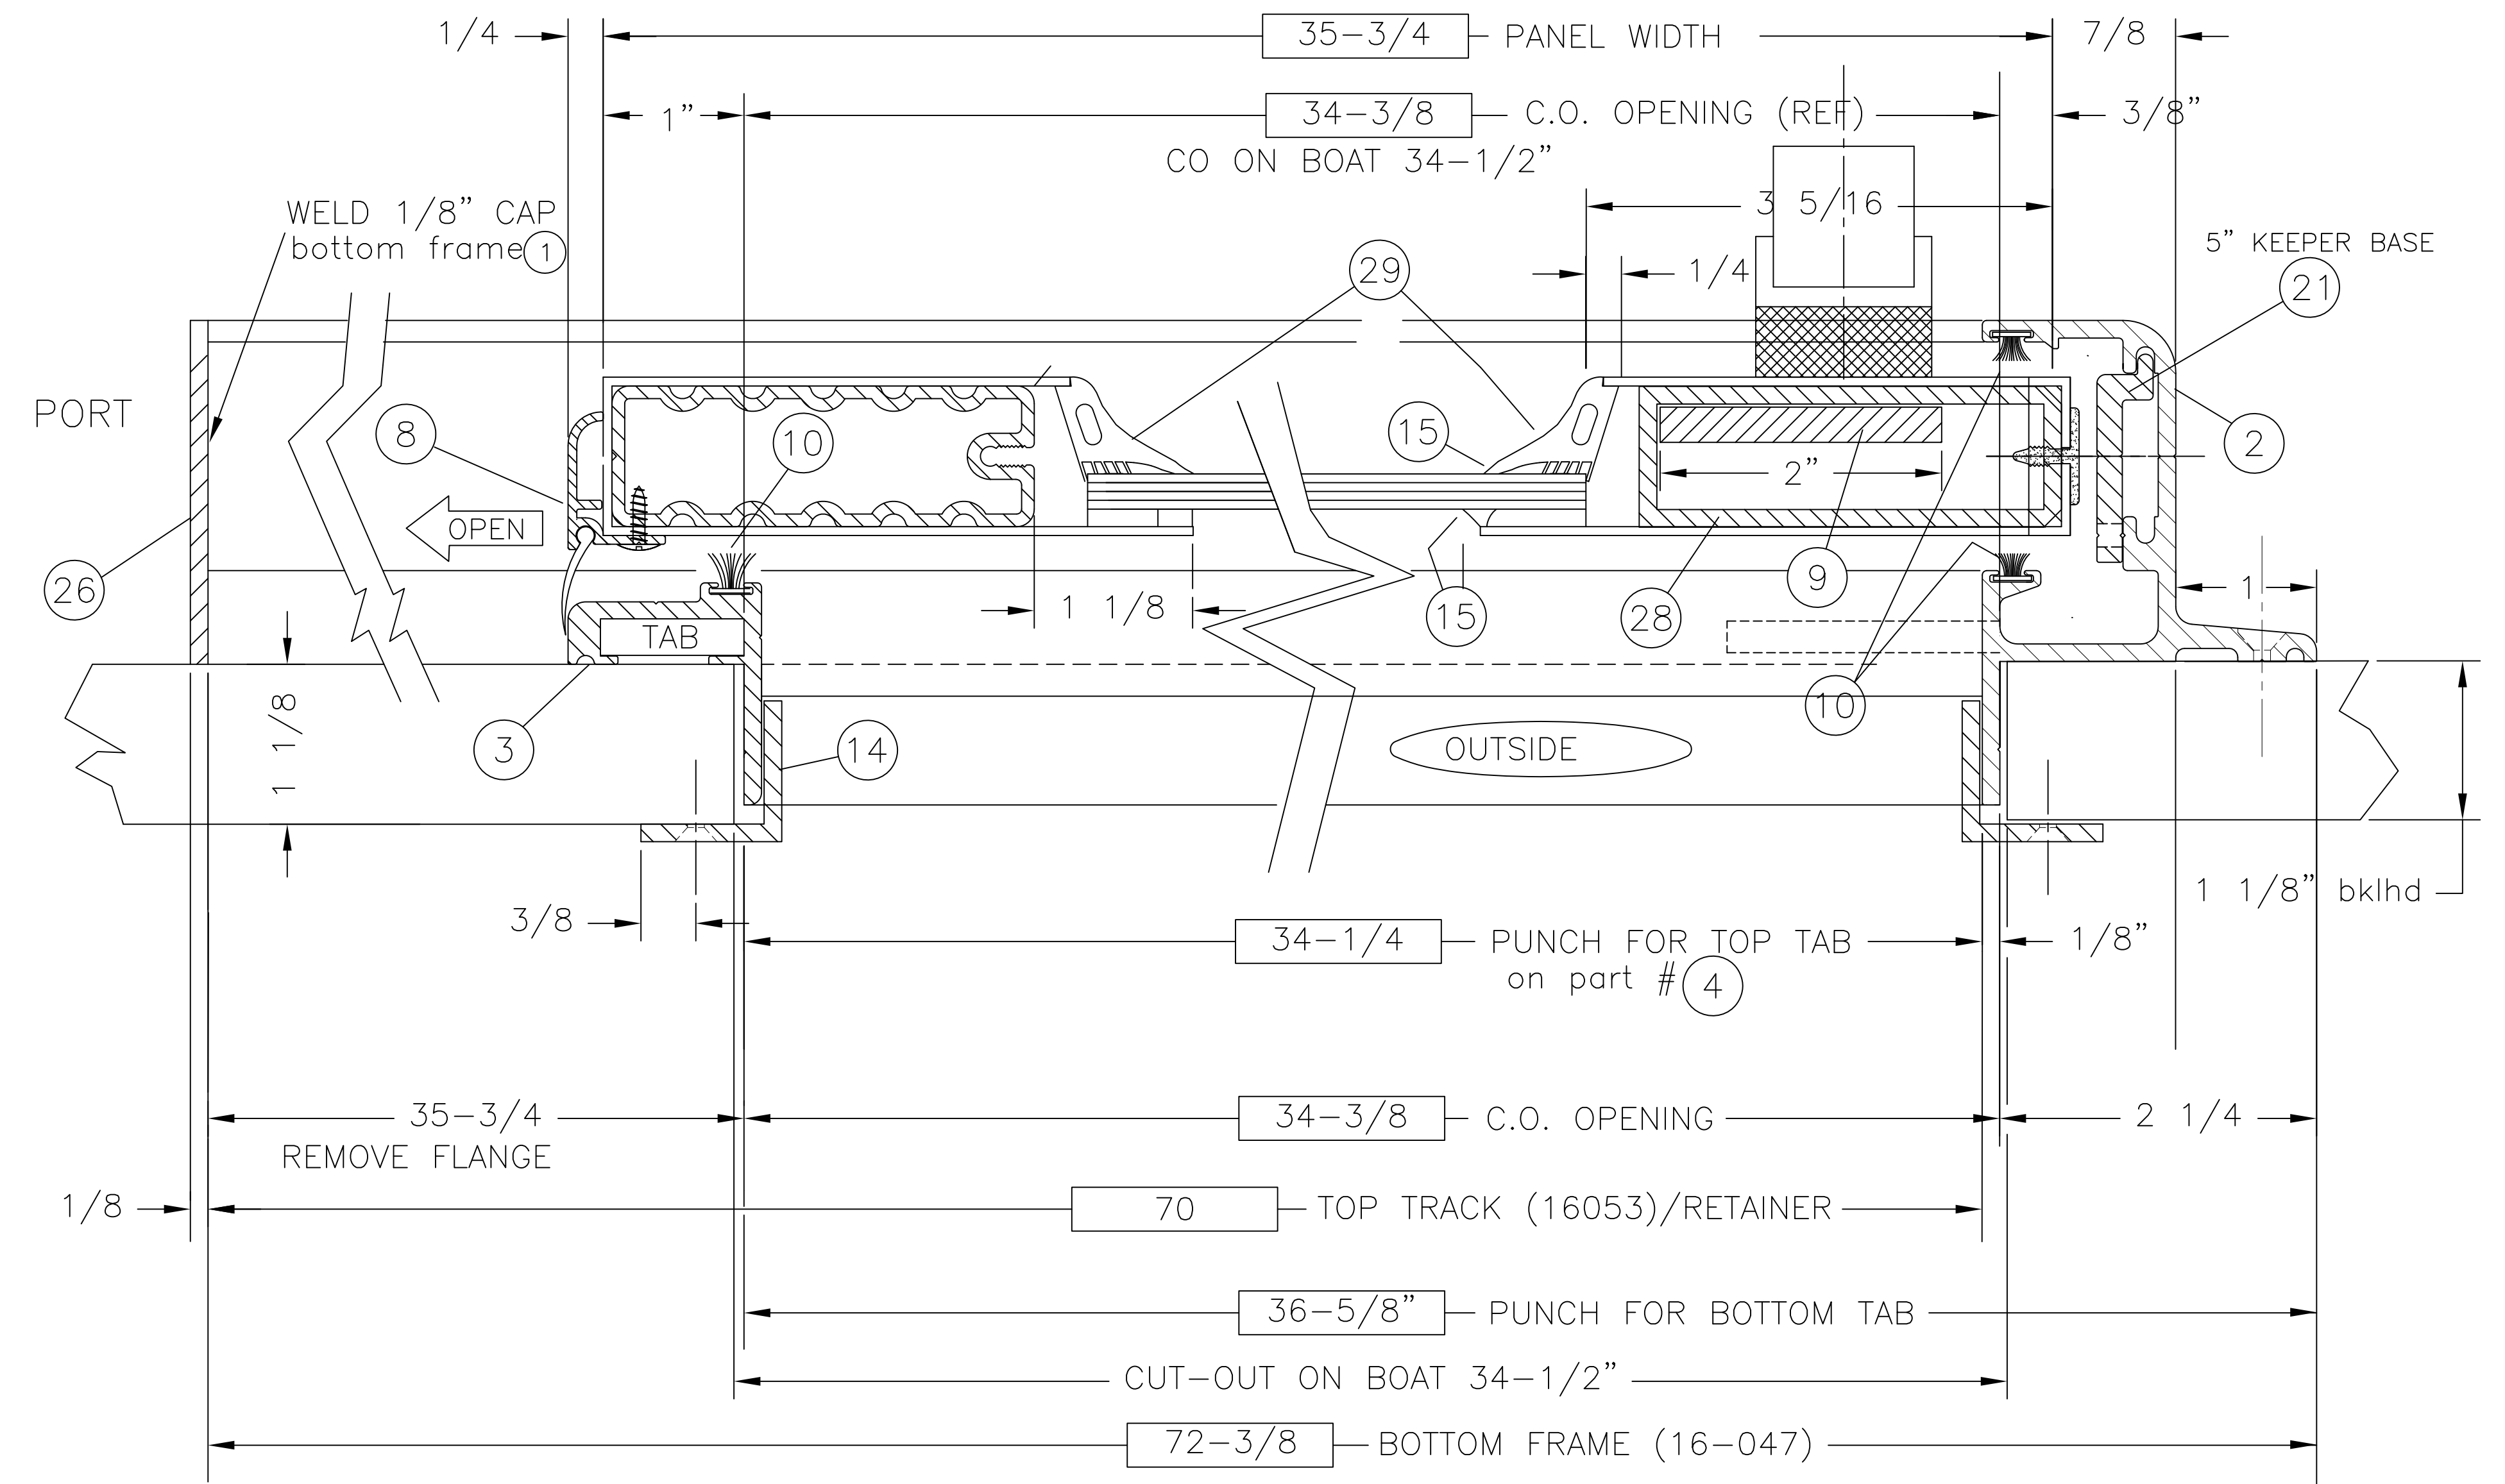

DOOR UNIT - OUTSIDE VIEW

DOOR PANEL - OUTSIDE VIEW

FINISH: OCEAN WHITE 702-7114

ALUMINUM 2000
DIV. OF POMPANETTE, LLC

CUSTOMER: FLOWERS BOATWORKS

MODEL: 1600-B SLIDING DOOR QUANTITY/BOAT: 1 EA.

I.D. NO. DRAWING NO: 00-1003 SCALE: 1 : 8 DRAWN BY: DJM DATE: 8/22/14

REV. DRAWING NAME: DOOR/FRAME DT'LS PAGE: 3

1600-B TOP HUNG SLIDING DOOR ~ WHITEWATER MARINE

do not process backwards!

DOOR IS TOP-HUNG MOUNTED ON INSIDE OF BOAT.
DO NOT PROCESS BACKWARDS!!

SLIDE LEFT TO OPEN- VIEWED FORM OUTSIDE

FINISH: MATTERHORN WHITE PC

ALUMINUM 2000			
DIV. OF POMPANETTE, LLC			
CUSTOMER: HAMILTON-WESMAC			
MODEL: 1600-B TOP HUNG SLIDER			QUANTITY/BOAT: 1 EA
I.D. NO.	DRAWING NO: 00-1017	SCALE: 1 : 8	DRAWN BY: DATE: DJM 11/7/14
REV.	DRAWING NAME: PLAN AND SECTION VIEWS		PAGE: 2 OF 8