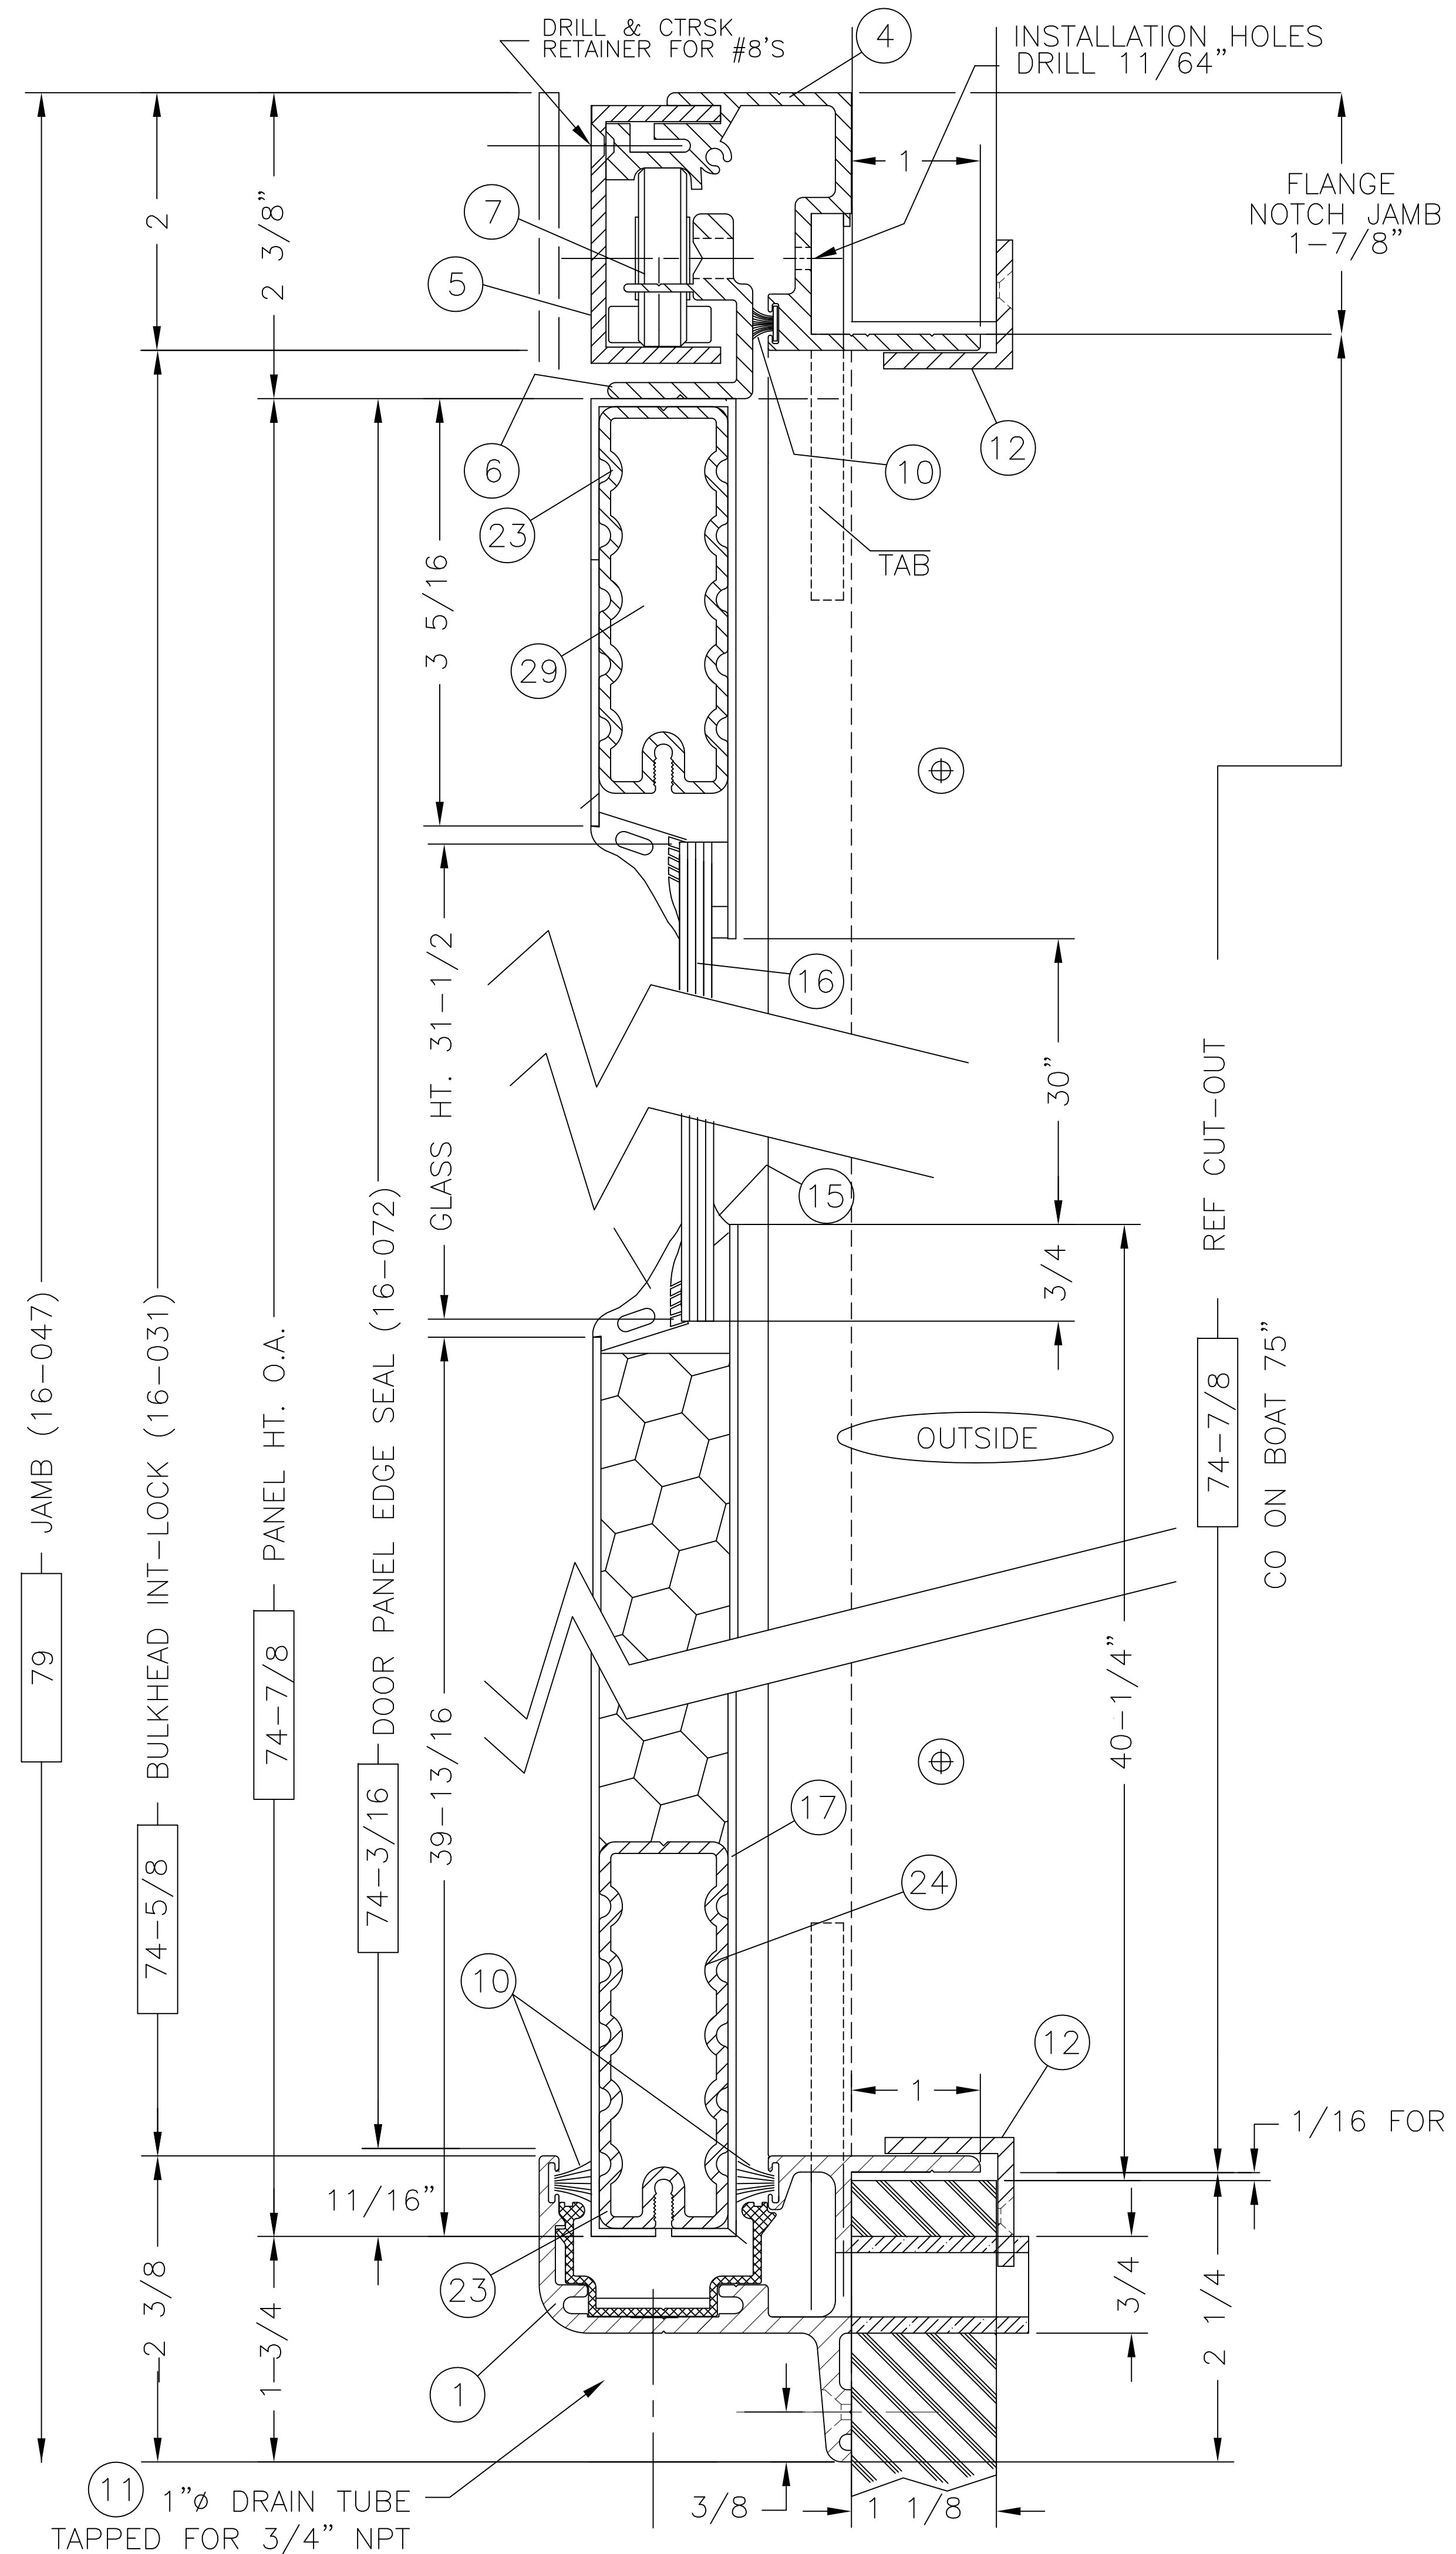

DOOR UNIT - OUTSIDE VIEW

DOOR PANEL - OUTSIDE VIEW

FINISH: OCEAN WHITE 702-7114

ALUMINUM 2000
DIV. OF POMPANETTE, LLC

CUSTOMER: FLOWERS BOATWORKS

MODEL: 1600-B SLIDING DOOR QUANTITY/BOAT: 1 EA.

I.D. NO. DRAWING NO: 00-1003 SCALE: 1 : 8 DRAWN BY: DJM DATE: 8/22/14

REV. DRAWING NAME: DOOR/FRAME DT'LS PAGE: 3

1600-B TOP HUNG SLIDING DOOR ~ WHITEWATER MARINE

do not process backwards!

DOOR IS TOP-HUNG MOUNTED ON INSIDE OF BOAT.
DO NOT PROCESS BACKWARDS!!

SLIDE LEFT TO OPEN- VIEWED FORM OUTSIDE

FINISH: MATTERHORN WHITE PC

ALUMINUM 2000			
DIV. OF POMPANETTE, LLC			
CUSTOMER: HAMILTON-WESMAC			
MODEL: 1600-B TOP HUNG SLIDER			QUANTITY/BOAT: 1 EA
I.D. NO.	DRAWING NO: 00-1017	SCALE: 1 : 8	DRAWN BY: DATE: DJM 11/7/14
REV.	DRAWING NAME: PLAN AND SECTION VIEWS		PAGE: 2 OF 8