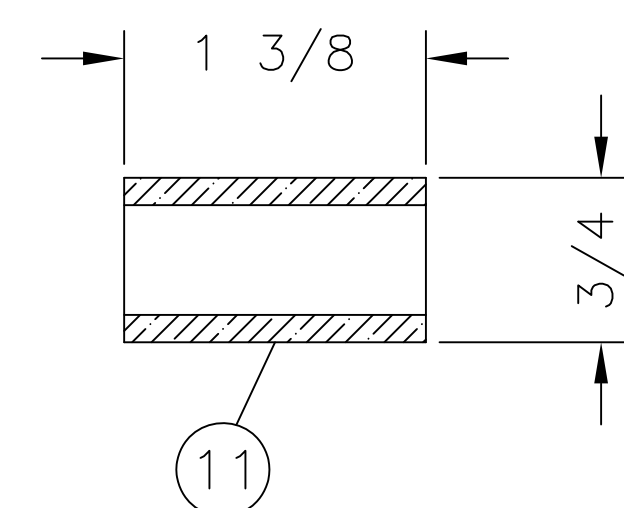

DOOR UNIT - OUTSIDE VIEW

DOOR PANEL - OUTSIDE VIEW

FINISH: OCEAN WHITE 702-7114

ALUMINUM 2000
DIV. OF POMPANETTE, LLC

CUSTOMER: FLOWERS BOATWORKS

MODEL: 1600-B SLIDING DOOR QUANTITY/BOAT: 1 EA.

I.D. NO. DRAWING NO: 00-1003 SCALE: 1 : 8 DRAWN BY: DJM DATE: 8/22/14

REV. DRAWING NAME: DOOR/FRAME DT'LS PAGE: 3

1600-B TOP HUNG SLIDING DOOR ~ WHITEWATER MARINE

do not process backwards!

DOOR IS TOP-HUNG MOUNTED ON INSIDE OF BOAT.
DO NOT PROCESS BACKWARDS!!

SLIDE LEFT TO OPEN- VIEWED FORM OUTSIDE

FINISH: MATTERHORN WHITE PC

ALUMINUM 2000			
DIV. OF POMPANETTE, LLC			
CUSTOMER: HAMILTON-WESMAC			
MODEL: 1600-B TOP HUNG SLIDER			QUANTITY/BOAT: 1 EA
I.D. NO.	DRAWING NO: 00-1017	SCALE: 1 : 8	DRAWN BY: DATE: DJM 11/7/14
REV.	DRAWING NAME: PLAN AND SECTION VIEWS		PAGE: 2 OF 8