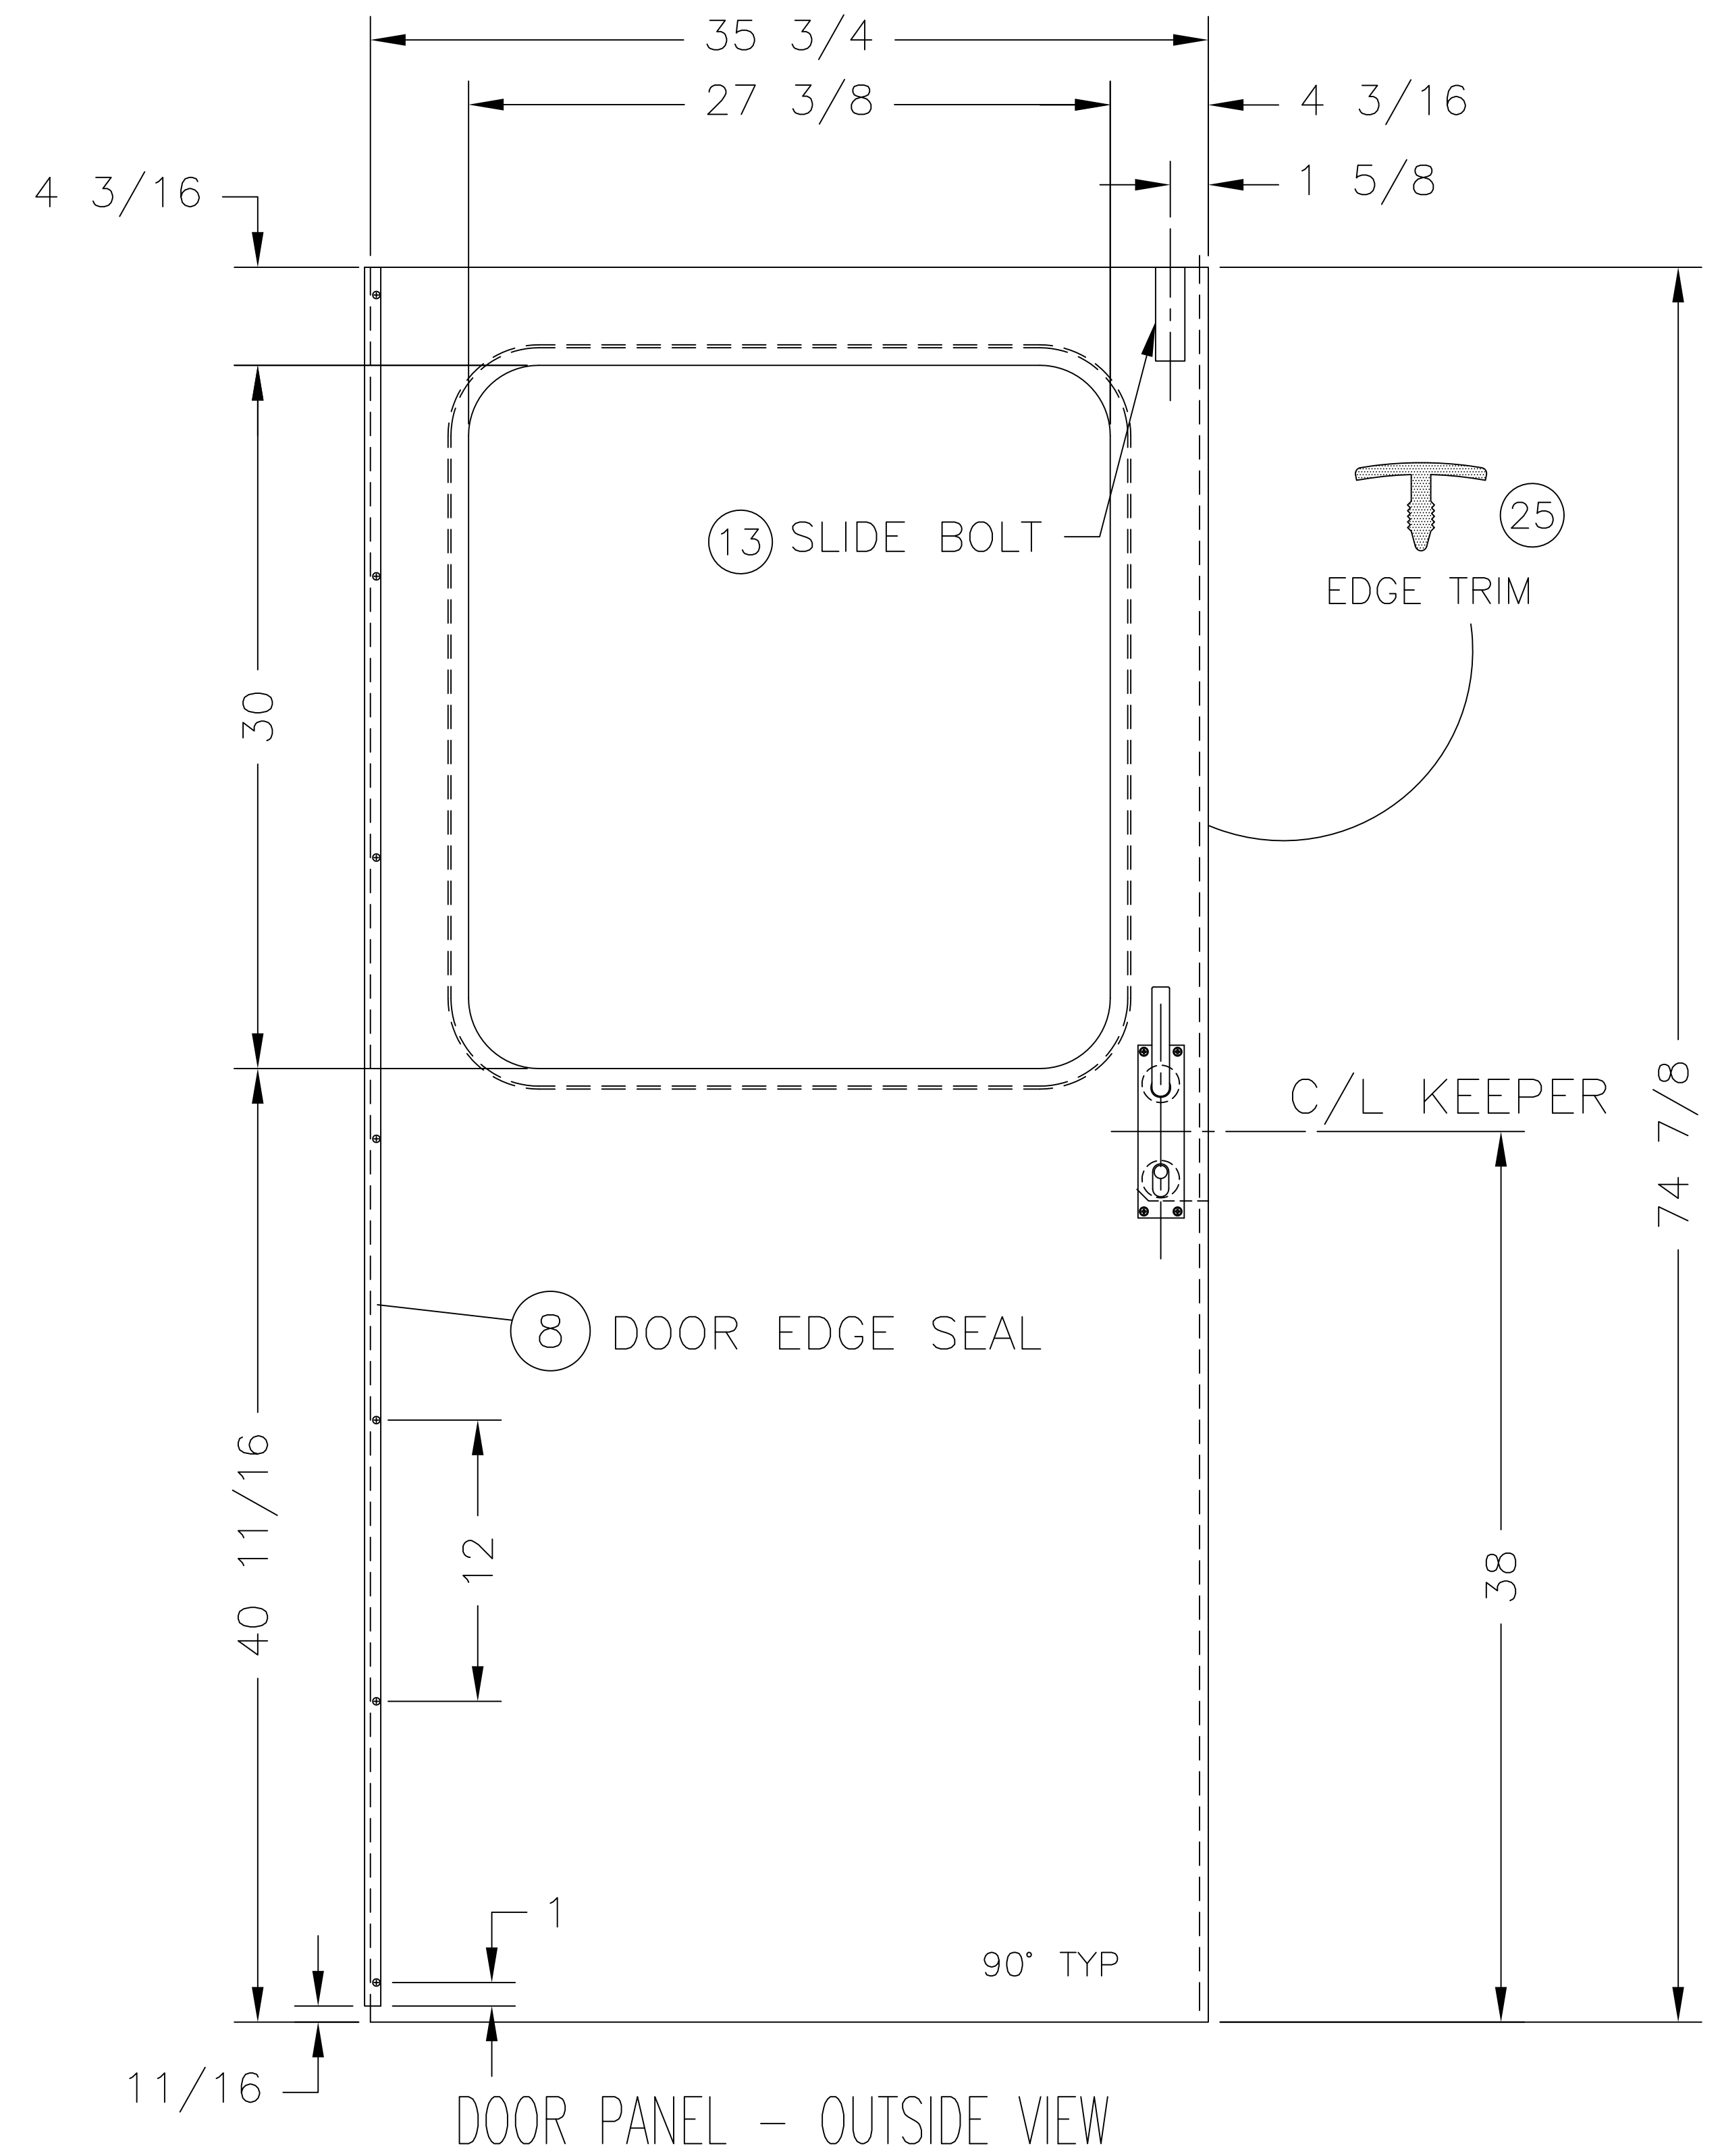

DOOR UNIT - OUTSIDE VIEW

DOOR PANEL - OUTSIDE VIEW

FINISH: OCEAN WHITE 702-7114

ALUMINUM 2000
DIV. OF POMPANETTE, LLC

CUSTOMER: FLOWERS BOATWORKS

MODEL: 1600-B SLIDING DOOR QUANTITY/BOAT: 1 EA.

I.D. NO. DRAWING NO: 00-1003 SCALE: 1 : 8 DRAWN BY: DJM DATE: 8/22/14

REV. DRAWING NAME: DOOR/FRAME DT'LS PAGE: 3

1600-B TOP HUNG SLIDING DOOR ~ WHITEWATER MARINE

do not process backwards!

DOOR IS TOP-HUNG MOUNTED ON INSIDE OF BOAT.
DO NOT PROCESS BACKWARDS!!

SLIDE LEFT TO OPEN- VIEWED FORM OUTSIDE

FINISH: MATTERHORN WHITE PC

ALUMINUM 2000			
DIV. OF POMPANETTE, LLC			
CUSTOMER: HAMILTON-WESMAC			
MODEL: 1600-B TOP HUNG SLIDER			QUANTITY/BOAT: 1 EA
I.D. NO.	DRAWING NO: 00-1017	SCALE: 1 : 8	DRAWN BY: DATE: DJM 11/7/14
REV.	DRAWING NAME: PLAN AND SECTION VIEWS		PAGE: 2 OF 8